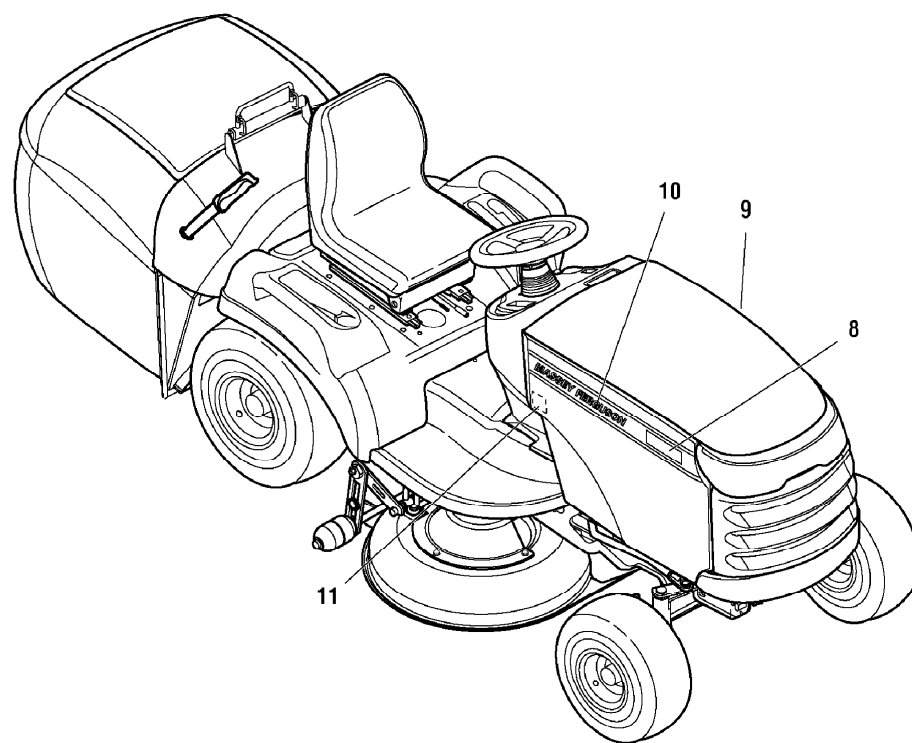

Ref #	Part Number	Qty	Description
1	1722773SM	1	DECAL, Hood Stripe RH, Simplicity
1	1727784SM	1	DECAL, Hood Stripe RH, Massey Baron
2	1727718SM	1	DECAL, Hood LH, Simplicity
3	1727717SM	1	DECAL, Hood RH, Simplicity
4	1727714SM	1	DECAL, Baron XL
5	1723859SM	1	DECAL, Simplicity
6	1722784SM	1	DECAL, Baron
7	1722774SM	1	DECAL, Hood Stripe LH, Simplicity
8	1728095SM	2	DECAL, 2420 Massey Ferguson
8	1728121SM	2	DECAL, 2418 Massey Ferguson
8	1728121SM	2	DECAL, 2421 Massey Ferguson
9	1727784SM	1	DECAL, Hood Stripe LH, Massey Ferguson
9	1727783SM	1	DECAL, Hood Stripe LH, Massey Baron
10	1722774SM	1	DECAL, Hood Stripe LH, Simplicity
11	1720454SM	1	DECAL, Touch Up Paint