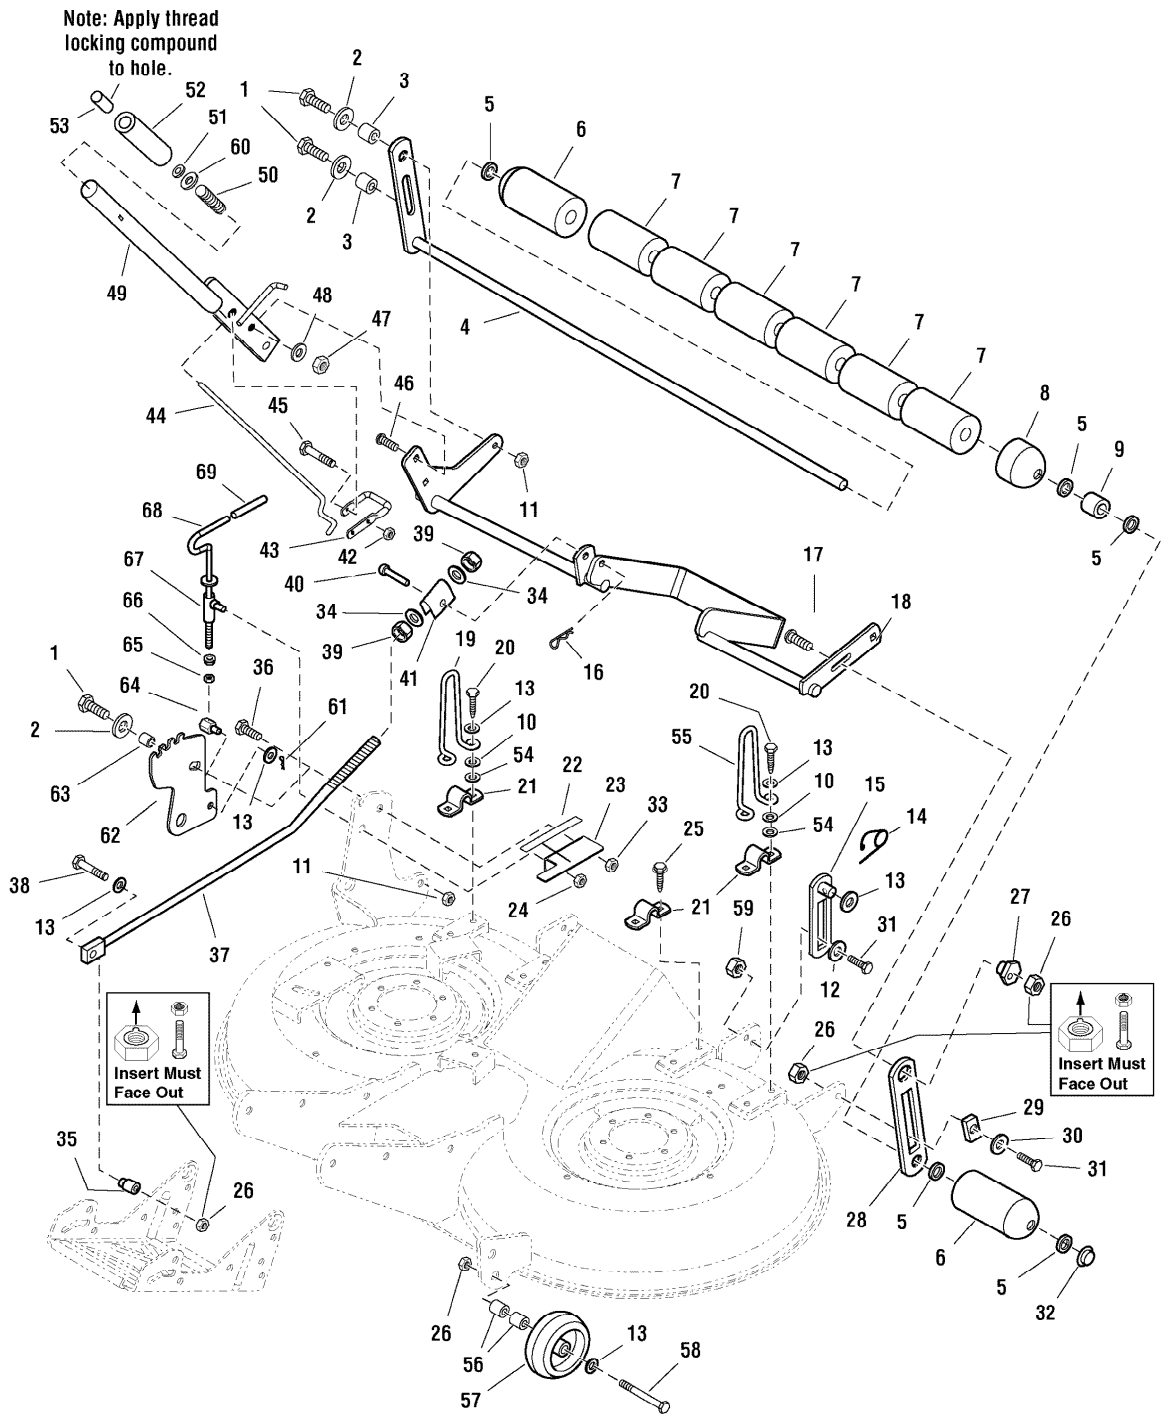

Ref #	Part Number	Qty	Description
1	1921977SM	3	CAPSCREW, Hex Head, 5/16-18 x 1-1/4
2	1960044SM	3	WASHER
3	1960236SM	2	SPACER
4	1723305ASM	1	SHAFT & BAR ASSEMBLY
5	1924366SM	7	WASHER
6	1722036SM	2	ROLLER
7	1668513SM	6	ROLLER
8	1717675SM	1	ROLLER
9	1602946SM	1	SPACER
10	1919381SM	4	WASHER
11	2860643SM	2	NUT, Hex Flange Lock, 5/16-18
12	1960170SM	2	WASHER, 3/8
13	1924940SM	8	WASHER
14	2176012SM	1	RETAINER, Pin
15	1727432SM	1	LINK & PIN ASSEMBLY
16	1722460SM	1	PIN, Retaining
17	1931352SM	1	CARRIAGE BOLT, 3/8-16 x 1-1/2
18	1726049ASM	1	SHAFT & ARM ASSEMBLY
19	1720659SM	1	STOP, Up
20	1931202SM	4	CAPSCREW, Hex Head Taptite, 5/16-18 x 1-1/4
21	1665374SM	3	STRAP
22	1723470SM	1	DECAL, Height of Cut
23	1720931ASM	1	BRACKET, Height of Cut
24	1919438SM	2	NUT, Hex ESNA, 3/8-16
25	1664847SM	2	CAPSCREW, Hex Head Taptite, 5/16-18 x 3/4
26	2860681SM	5	NUT, Spiral Flange Toplock, 3/8-16
27	1704082SM	1	NUT, Hex Adjusting
28	1704073ASM	1	BAR
29	1677507SM	1	SLIDE
30	1924361SM	1	WASHER
31	2172622SM	3	SHOULDER BOLT, 3/8-16
32	1960520SM	1	NUT, Push
33	1930645SM	1	NUT, Hex Centerlock, 3/8-16
34	1960703SM	2	WASHER, 21/32 x 1 x 1/64
35	1706644SM	1	SPACER
36	1921332SM	2	CAPSCREW, Hex Head, 5/16-18 x 3/4
37	1722661SM	1	ROD, Adjusting
38	1922606SM	1	CAPSCREW, Hex Head, 3/8-16 x 1-3/4, GR8
39	1915726SM	2	NUT, Hex, 5/8-11
40	2118053SM	1	PIN, Round Head Drilled, 3/8 x 2
41	1706645ASM	1	TRUNNION
42	1920397SM	1	NUT, Hex Lock ESNA, 1/4-20
43	1720599SM	1	LATCH, "U"
44	1721257SM	1	ROD
45	1921159SM	1	CAPSCREW, Hex Head 1/4-20 x 2-1/4
46	1931335SM	2	CARRIAGE BOLT, 5/16-18 x 1
47	1917372SM	2	NUT, Hex, 5/16-18
48	1917356SM	2	LOCKWASHER, 5/16
49	1720695ASM	1	HANDLE ASSEMBLY, Lift
50	1723321SM	1	SPRING, Compression
51	1960674SM	1	NUT, Push
52	1713995SM	1	GRIP, Black
53	1723124SM	1	BUTTON, Red
54	1933988SM	4	NUT, Push
55	1719929SM	1	UPSTOP
56	1669585SM	4	SPACER
57	1714760SM	2	WHEEL, Gauge
58	1923903SM	2	CAPSCREW, Hex Head, 3/8-16 x 3
59	1916950SM	2	NUT, Hex, 3/8-16
60	1918265SM	1	WASHER, 11/32 x 11/16 x 1/16
61	1918447SM	1	PIN, Cotter, 15/16 x 3/4
62	1723409ASM	1	BRACKET, Adjusting
63	1666697SM	1	SPACER, 21/64 x 1/2 x 7/32
64	2108512SM	1	PIVOT, 3/4 Hex
65	1917421SM	1	NUT, Hex Jam, 3/8-16 NC-2B