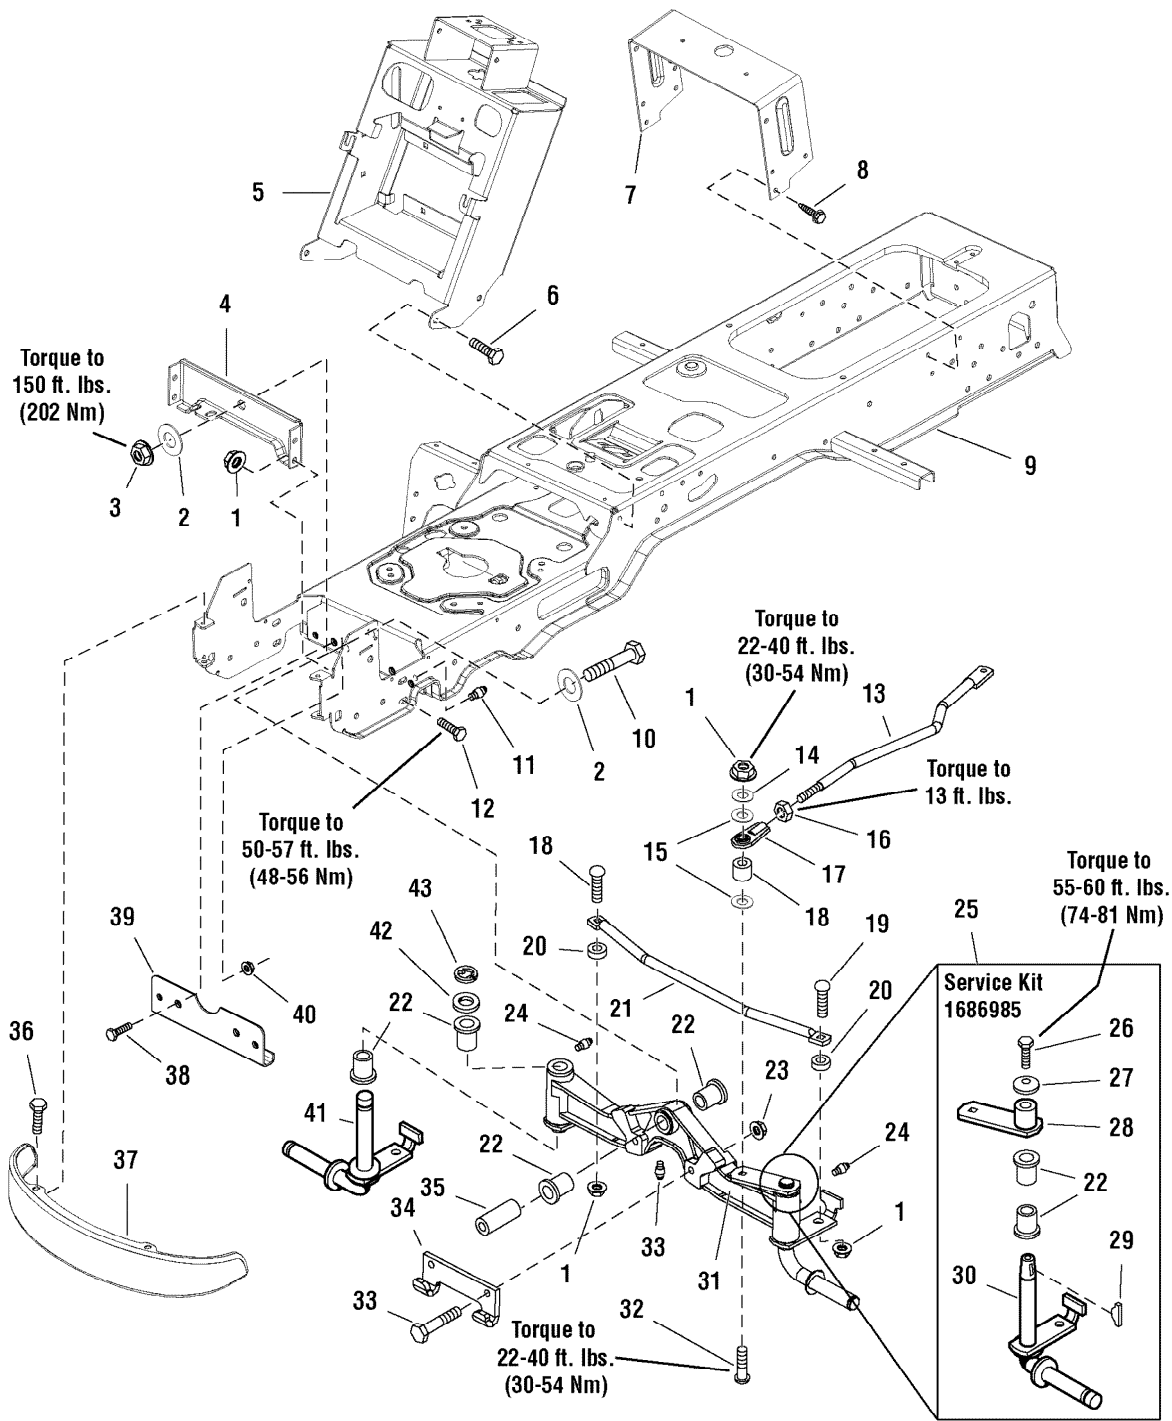

Ref #	Part Number	Qty	Description
1	1930645SM	7	NUT, Hex Flange Lock, 3/8-16
2	1960035SM	2	WASHER
3	2860646SM	1	NUT, Hex Flange, 5/8-11
4	1722212ASM	1	PLATE, Axle
5	1724081ASM	1	TOWER & SUPPORT ASSEMBLY
6	1923683SM	4	CAPSCREW, Hex Head Taptite, 3/8-16 x 3/4
7	1723528ASM	1	SUPPORT
8	1664847SM	4	CAPSCREW, Hex Head Taptite, 5/16-18 x 3/4
9	1727396ASM	1	FRAME ASSEMBLY
10	2860645SM	1	CAPSCREW, 5/8-11 x 3-1/2
11	1704314SM	2	FITTING, Grease for Wear Plate, 1/4-20, with Ball
12	1933260SM	4	CAPSCREW, Hex Head, Flange Lock, 3/8-16 x 3/4
13	1722541SM	1	LINK, Drag
14	1922755SM	1	WASHER
15	1960103SM	2	WASHER
16	1919262SM	1	NUT, Hex Jam, 1/2-20
17	1702779SM	1	JOINT, Ball
18	1708236SM	1	SPACER
19	1931350SM	2	CARRIAGE BOLT, 3/8-16 x 1
20	1611705SM	2	SPACER
21	1722626ASM	1	ROD, Tie
22	1721682SM	6	BUSHING
23	1930650SM	2	NUT, Hex Flange Lock, 7/16-14
24	2821133SM	3	FITTING, Lube
25	1686985SM	1	SPINDLE REPLACEMENT KIT, LH (Includes Ref. Nos. 22,...
26	2823485SM	1	CAPSCREW, 3/8-16 x 7/8, GR8
27	1663151SM	1	WASHER, Spring, 3/8
28	1725112SM	1	HUB & ARM ASSEMBLY
29	2830671SM	1	KEY, Woodruff
30	1724264SM	1	SPINDLE, LH
31	1722200ASM	1	AXLE ASSEMBLY, w/ LH Spindle, Complete (Includes Ref...
32	1931352SM	1	CARRIAGE BOLT, 3/8-16 x 1-1/2
33	1927531SM	2	CAPSCREW, Hex Head, 7/16-14 x 2, GR8
34	1721918ASM	1	HOOK, "J"
35	1721752SM	1	SPACER
36	1960086SM	4	SCREW, Torx Head, 5/16-18 x 7/8
37	1721805ASM	1	BUMPER, Black, Steel, Standard
37	1723502SM	1	BUMPER, Chrome, Optional
38	1930591SM	2	CAPSCREW, Hex Whiz Lock, 5/16-18 x 3/4
39	1724801ASM	1	PLATE, Axle Wear
40	1931277SM	2	NUT, Hex Falnge Whiz Lock, 5/16-18
41	1722199SM	1	SPINDLE, RH
42	1919394SM	1	WASHER
43	2832577SM	1	RETAINING RING