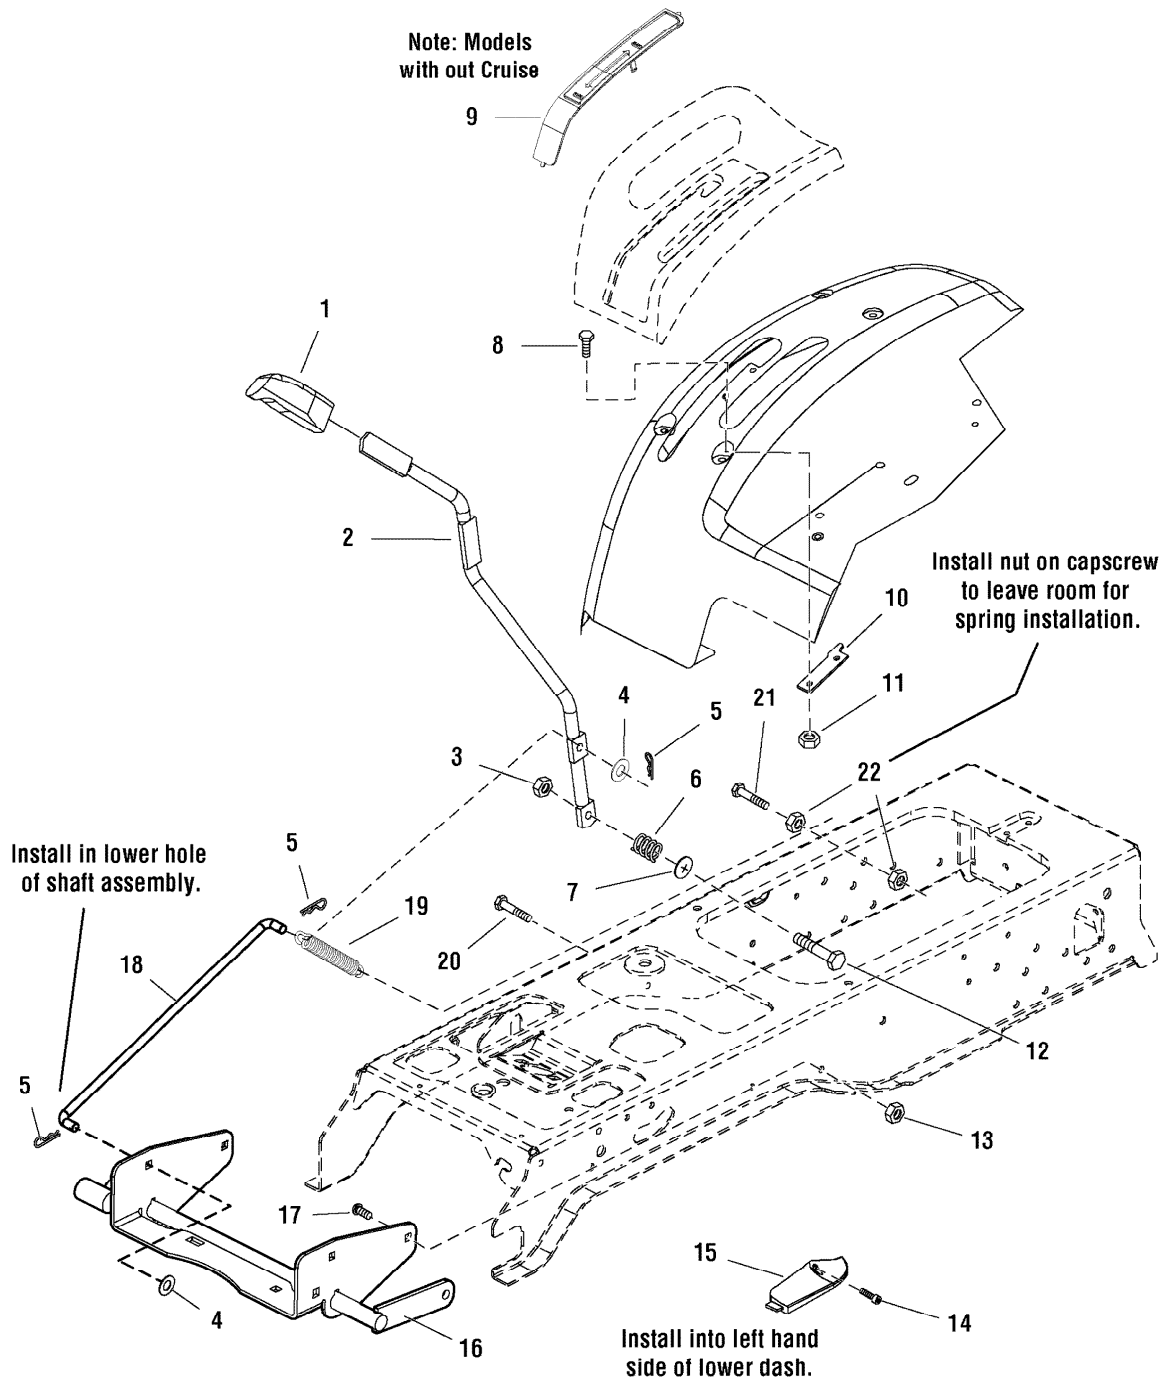

Ref #	Part Number	Qty	Description
1	1722302SM	1	GRIP, Black Vinyl
2	1722024ASM	1	ROD, Lift Lever
3	1930645SM	1	NUT, Hex Flange Lock, 3/8-16
4	1924940SM	2	WASHER
5	1722460SM	2	PIN, Quick
6	2162085SM	1	SPRING, Compression
7	1723866SM	1	NUT, Push, 3/8
8	1923341SM	2	CAPSCREW, Hex Head, 1/4-20 x 3/4
9	1722313SM	1	COVER, W/Lift Icon, models without cruise
10	1722284ASM	1	QUADRANT
11	1920397SM	2	NUT, Hex Lock ESNA, 1/4-20
12	1923701SM	1	CAPSCREW, Hex Head, 3/8-16 x 2
13	1960636SM	4	NUT, KEPS Lock, 5/16-18
14	1722607SM	1	SCREW, Torx Head, # 8-16 x 1/2
15	1722285SM	1	COVER, Dash, modles without cruise
16	1726404SM	1	LIFT SHAFT ASSEMBLY
17	1931333SM	1	CARRIAGE BOLT, 5/16-18 x 3/4
18	1725037SM	1	ROD, Lift
19	2156302	1	SPRING, Extension
20	1921977SM	1	CAPSCREW, Hex Head, 5/16-18 x 1-1/4
21	1921971SM	1	CAPSCREW, Hex Head, 3/8-16 x 1-3/4
22	1960680SM	2	NUT, KEPS Lock, 3/8-16