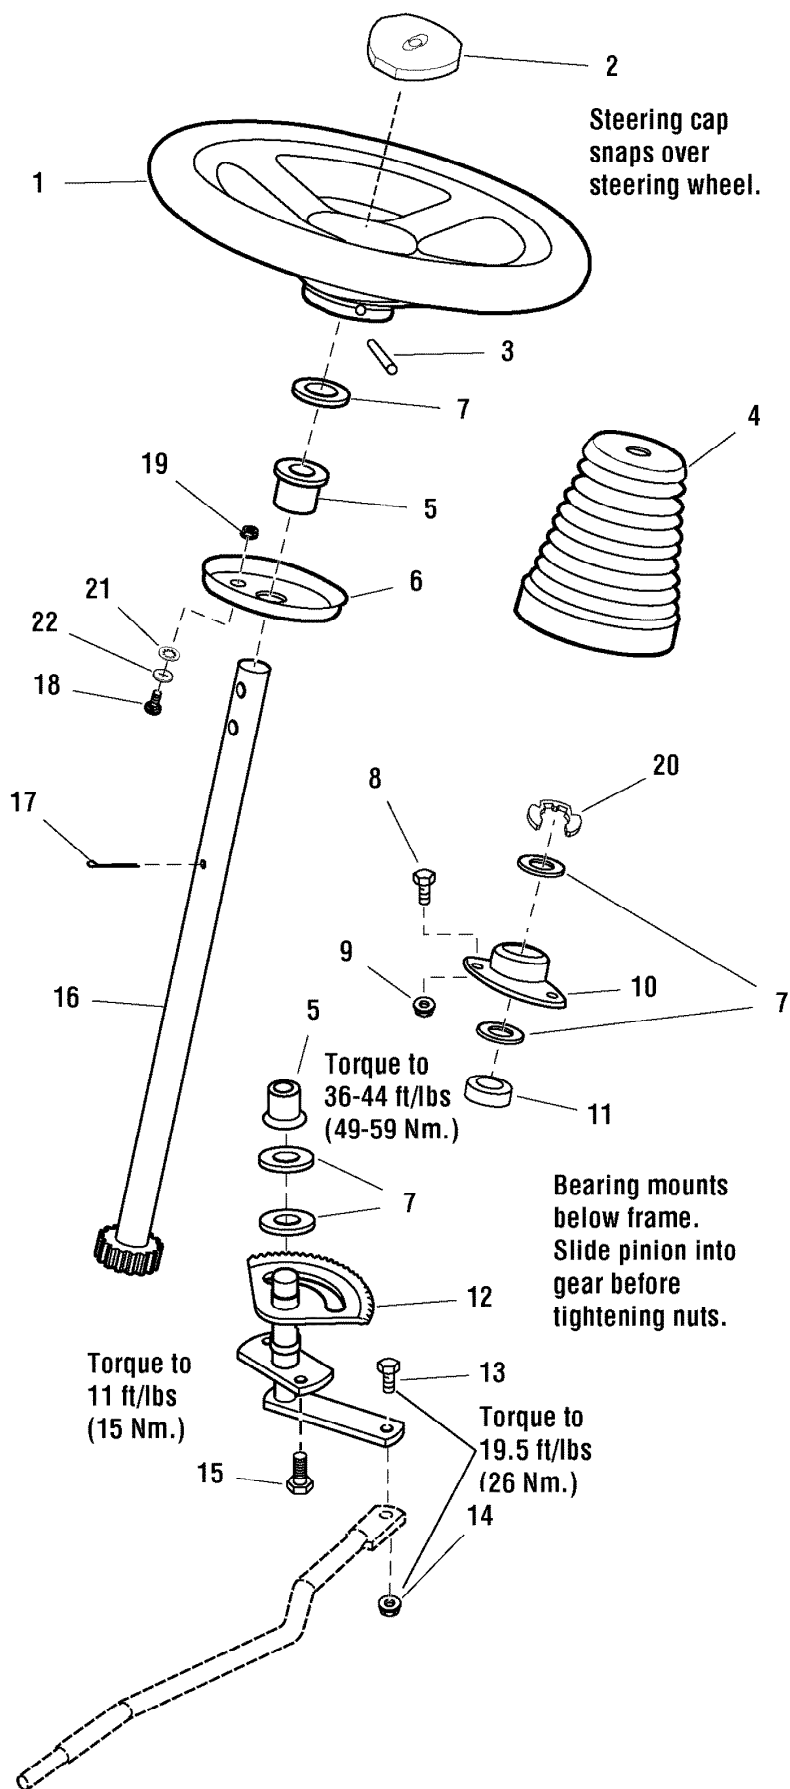

Ref #	Part Number	Qty	Description
1	1722318SM	1	STEERING WHEEL, Straight Shaft
2	1722319SM	1	CAP, Steering Wheel, Simplicity
2	1725024SM	1	CAP, Steering Wheel, Plain
3	1960540SM	1	PIN, Spring
4	1722749SM	1	COVER, Black Rubber
5	2176440SM	2	BUSHING
6	1721736ASM	1	PLATE, Mounting Steering
7	1960114SM	5	WASHER
8	1933260SM	2	CAPSCREW, Hex Head Flange Lock, 3/8-16 x 3/4
9	1931211SM	2	NUT, Hex Whiz Lock, 3/8-16
10	1722459SM	1	BEARING, Flange
11	1722461SM	1	SPACER
12	1724470ASM	1	GEAR & SHAFT ASSEMBLY
13	1960032SM	1	CAPSCREW, Hex Head, 3/8-16 x 1-1/4
14	1930645SM	1	NUT, Hex Flange Lock, 3/8-16
15	1664847SM	2	CAPSCREW, Hex Head Taptite, 5/16-18 x 3/4
16	1723604SM	1	SHAFT ASSEMBLY
17	1919314SM	1	PIN, Cotter
18	1931317SM	2	CARRIAGE BOLT, 1/4-20 x 3/4
19	2828372SM	2	NUT, Hex, 1/4-20
20	1611710SM	1	RING, Clipring Extension
21	1960114SM	2	WASHER
22	1933988SM	2	NUT, Push, 5/16