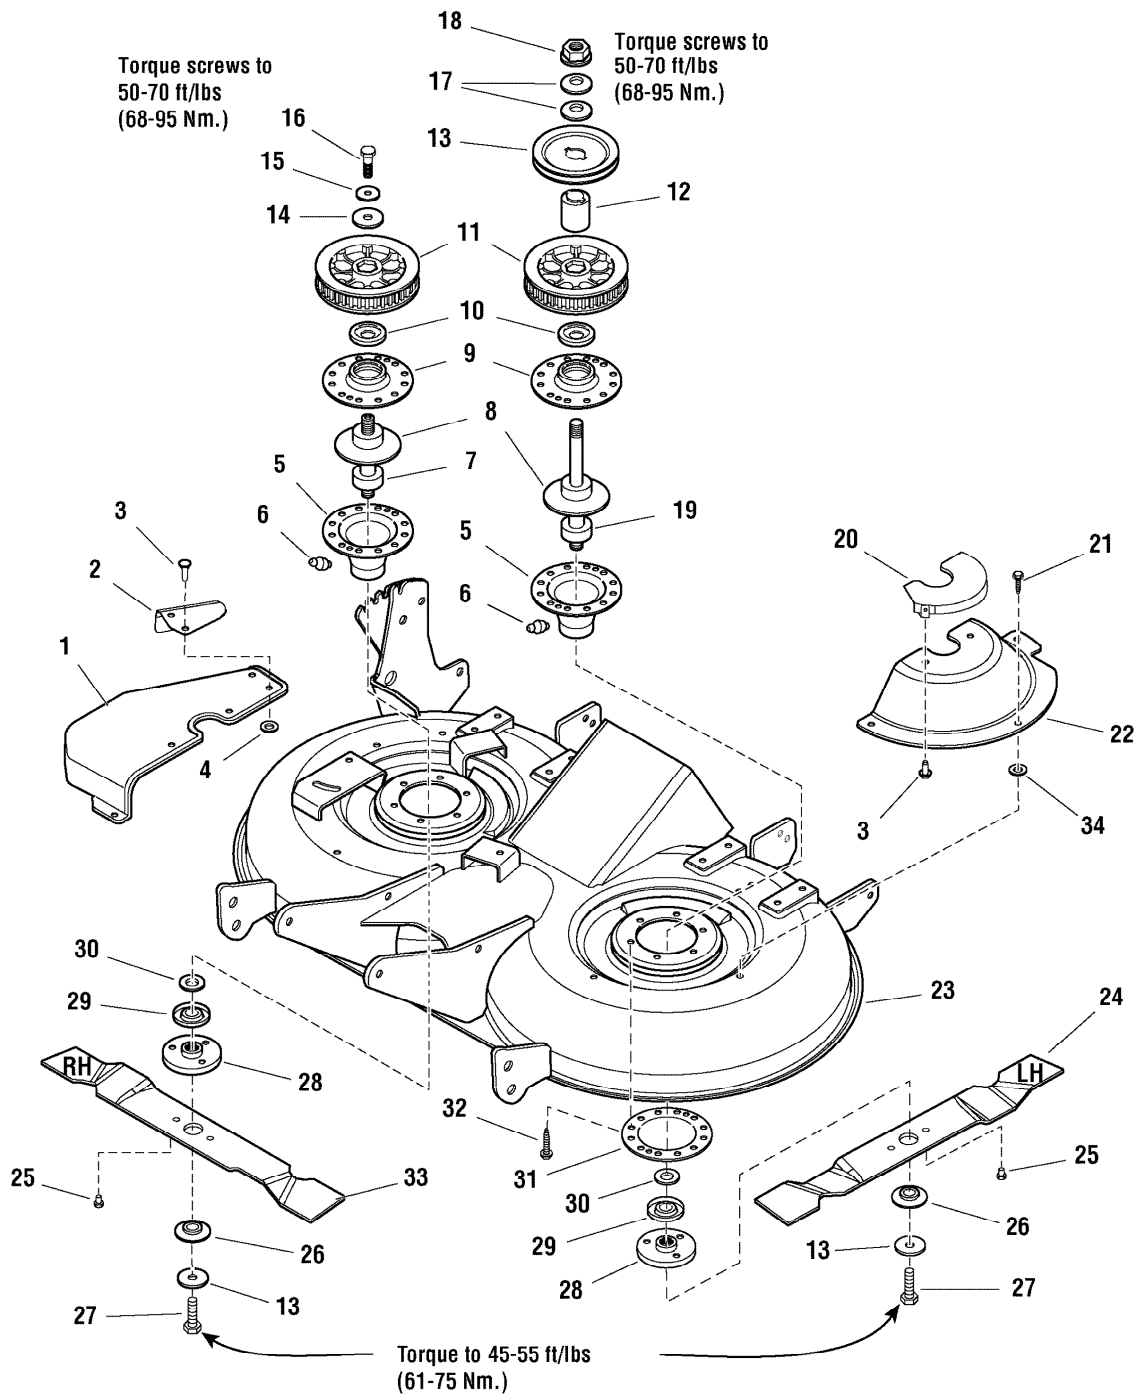

Ref #	Part Number	Qty	Description
1	1724600SM	1	COVER, Arbor, RH
2	1721132ASM	1	GUARD, Extension
3	1675044SM	4	RIVET, Pop
4	1960096SM	2	WASHER
5	1703273ASM	2	HOUSING, Arbor, Bottom w/Lube Fitting
6	1704314SM	2	FITTING, Lube
7	1722396SM	1	ARBOR SHAFT & BEARING ASSEMBLY
8	1707335SM	2	GASKET
9	1655729ASM	2	HOUSING, Arbor, Top
10	1657969SM	2	SHIELD, Bearing Upper, Arbor
11	1732590SM	2	SPROCKET & FLANGE ASSEMBLY, 38 Tooth
12	1719862SM	1	HUB
13	1732123SM	1	PULLEY, 5" OD
14	1656916SM	2	WASHER, Spring
15	1933263SM	1	WASHER
16	1930584SM	1	CAPSCREW, Hex Head, 7/16-14 x 2-3/4, GR8
17	1713675SM	2	WASHER, Belleville
18	1714419SM	1	NUT, Hex Flange, 9/16-18
19	1726826SM	1	ARBOR SHAFT & BEARING ASSEMBLY
20	1721258ASM	1	GUARD & BRACKET ASSEMBLY, LH
21	1664847SM	6	CAPSCREW, Hex Head Taptite, 5/16-18 x 3/4
22	1732301SM	1	COVER, Arbor, LH
23	1687110SM	1	HOUSING ASSEMBLY, Orange
23	1687180SM	1	HOUSING ASSEMBLY, Red
24	1719736ASM	1	BLADE, Mower LH, Standard
24	1727477ASM	1	BLADE, Mower LH, Mulching High Lift
25	1722258SM	2	PIN, Blade
26	1722257SM	2	WASHER, Spline
27	2827120SM	2	CAPSCREW, Hex Head, 7/16-14 x 2-1/4, GR8
28	1655777SM	2	ADAPTER, Blade
29	1700229SM	2	SHIELD, Bearing
30	1700230SM	2	WASHER, Shim
31	1677274ASM	2	ADAPTER, Arbor
32	1960373SM	12	CAPSCREW, Hex Head Taptite, 5/16-18 x 1
33	1719737ASM	1	BLADE, Mower RH, Standard
33	1727478ASM	1	BLADE, Mower RH, Mulching High Lift
34	1924940SM	6	WASHER, Flat