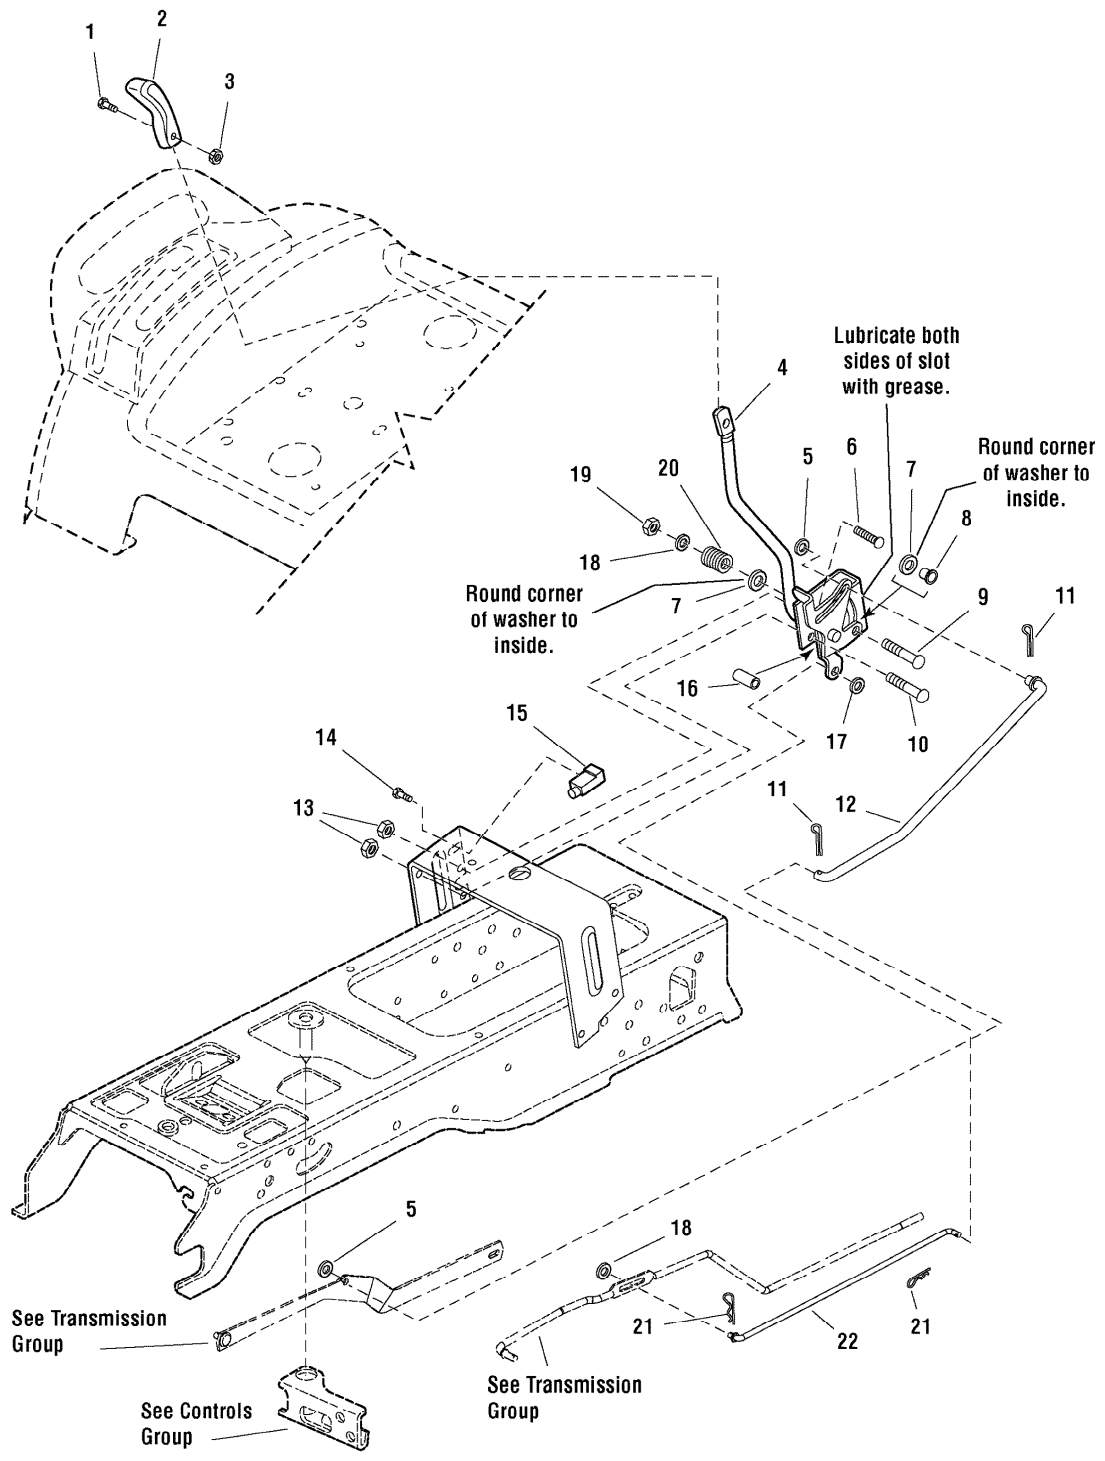

Ref #	Part Number	Qty	Description
1	1960666SM	1	CAPSCREW, Torx Socket Head, 1/4-20 x 7/8
2	1722303SM	1	KNOB, Cruise
3	1920397SM	1	NUT, Hex ESNA Lock, 1/4-20
4	1723258SM	1	LEVER & BRACKET ASSEMBLY, Cruise
5	1960103SM	3	WASHER
6	1931333SM	1	CARRIAGE BOLT, 5/16-18 x 3/4
7	1926192SM	2	WASHER, 9/16 x 1-1/4 x 1/8
8	1709043SM	1	SPACER
9	1931342SM	1	CARRIAGE BOLT, 5/16-18 x 2-3/4
10	1960273SM	1	CARRIAGE BOLT, 5/16-18 x 2-1/4
11	1918447SM	2	PIN, Cotter
12	1726059SM	1	ROD, Cruise
13	1960636SM	2	NUT, Hex KEPS, 5/16-18
14	1960001SM	2	CAPSCREW, Hex Head Plastite, 10-14 x 5/8
15	1717050SM	1	SWITCH, Push, Neutral Start, Gray
16	1722080SM	1	SPACER
17	1919326SM	1	WASHER
18	1919381SM	2	WASHER
19	1919438SM	1	NUT, Hex ESNA Lock, 5/16-18
20	1677746SM	1	SPRING, Compression
21	1722460SM	2	PIN, Quick
22	1723099SM	1	ROD, Cruise Return