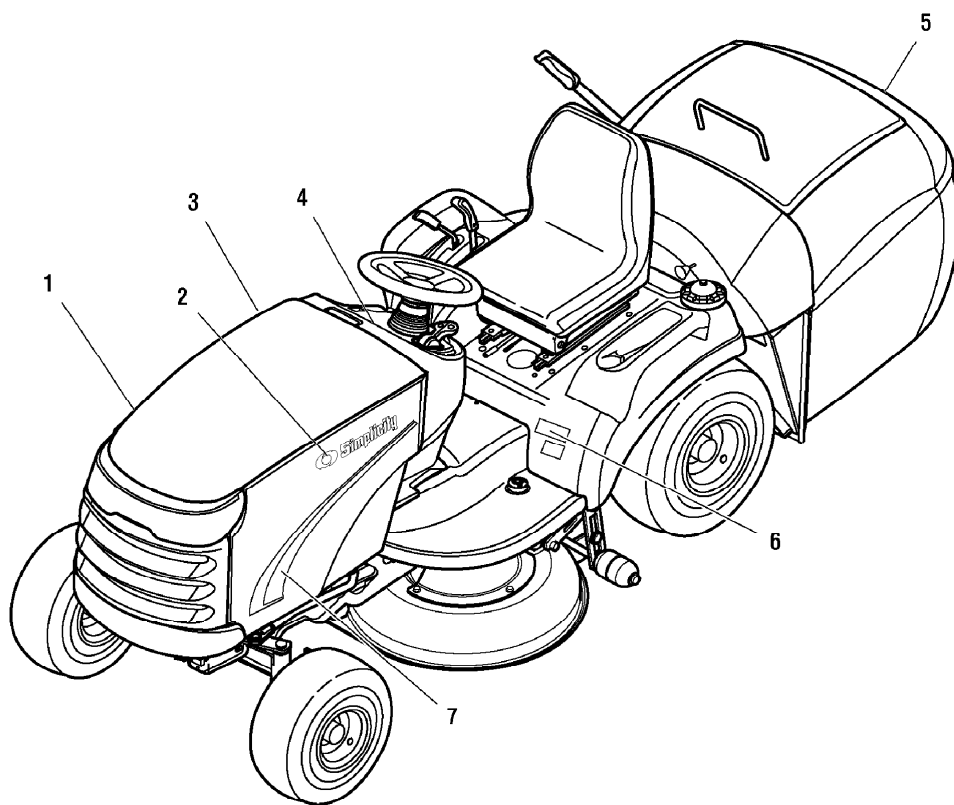

Ref #	Part Number	Qty	Description
1	1722773SM	1	DECAL, Hood Stripe RH, Simplicity
1	1727784SM	1	DECAL, Hood Stripe RH, Massey Baron
2	1727718SM	1	DECAL, Hood LH, Simplicity
3	1727717SM	1	DECAL, Hood RH, Simplicity
4	1727714SM	1	DECAL, Baron XL
5	1723859SM	1	DECAL, Simplicity
6	1722784SM	1	DECAL, Baron
7	1722774SM	1	DECAL, Hood Stripe LH, Simplicity
8	1728095SM	2	DECAL, 2420 Massey Ferguson
8	1728121SM	2	DECAL, 2418 Massey Ferguson
8	1728121SM	2	DECAL, 2421 Massey Ferguson
9	1727784SM	1	DECAL, Hood Stripe LH, Massey Ferguson
9	1727783SM	1	DECAL, Hood Stripe LH, Massey Baron
10	1722774SM	1	DECAL, Hood Stripe LH, Simplicity
11	1720454SM	1	DECAL, Touch Up Paint