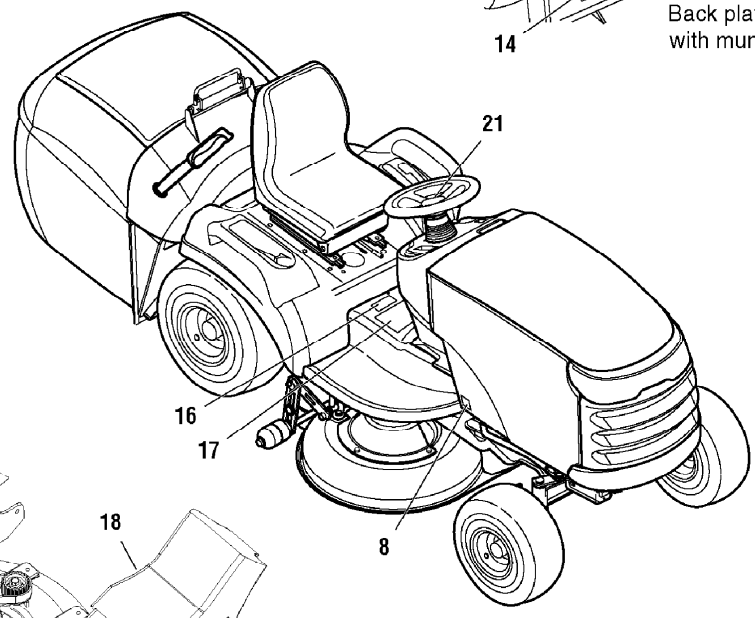

Back plate shown with munching kit.