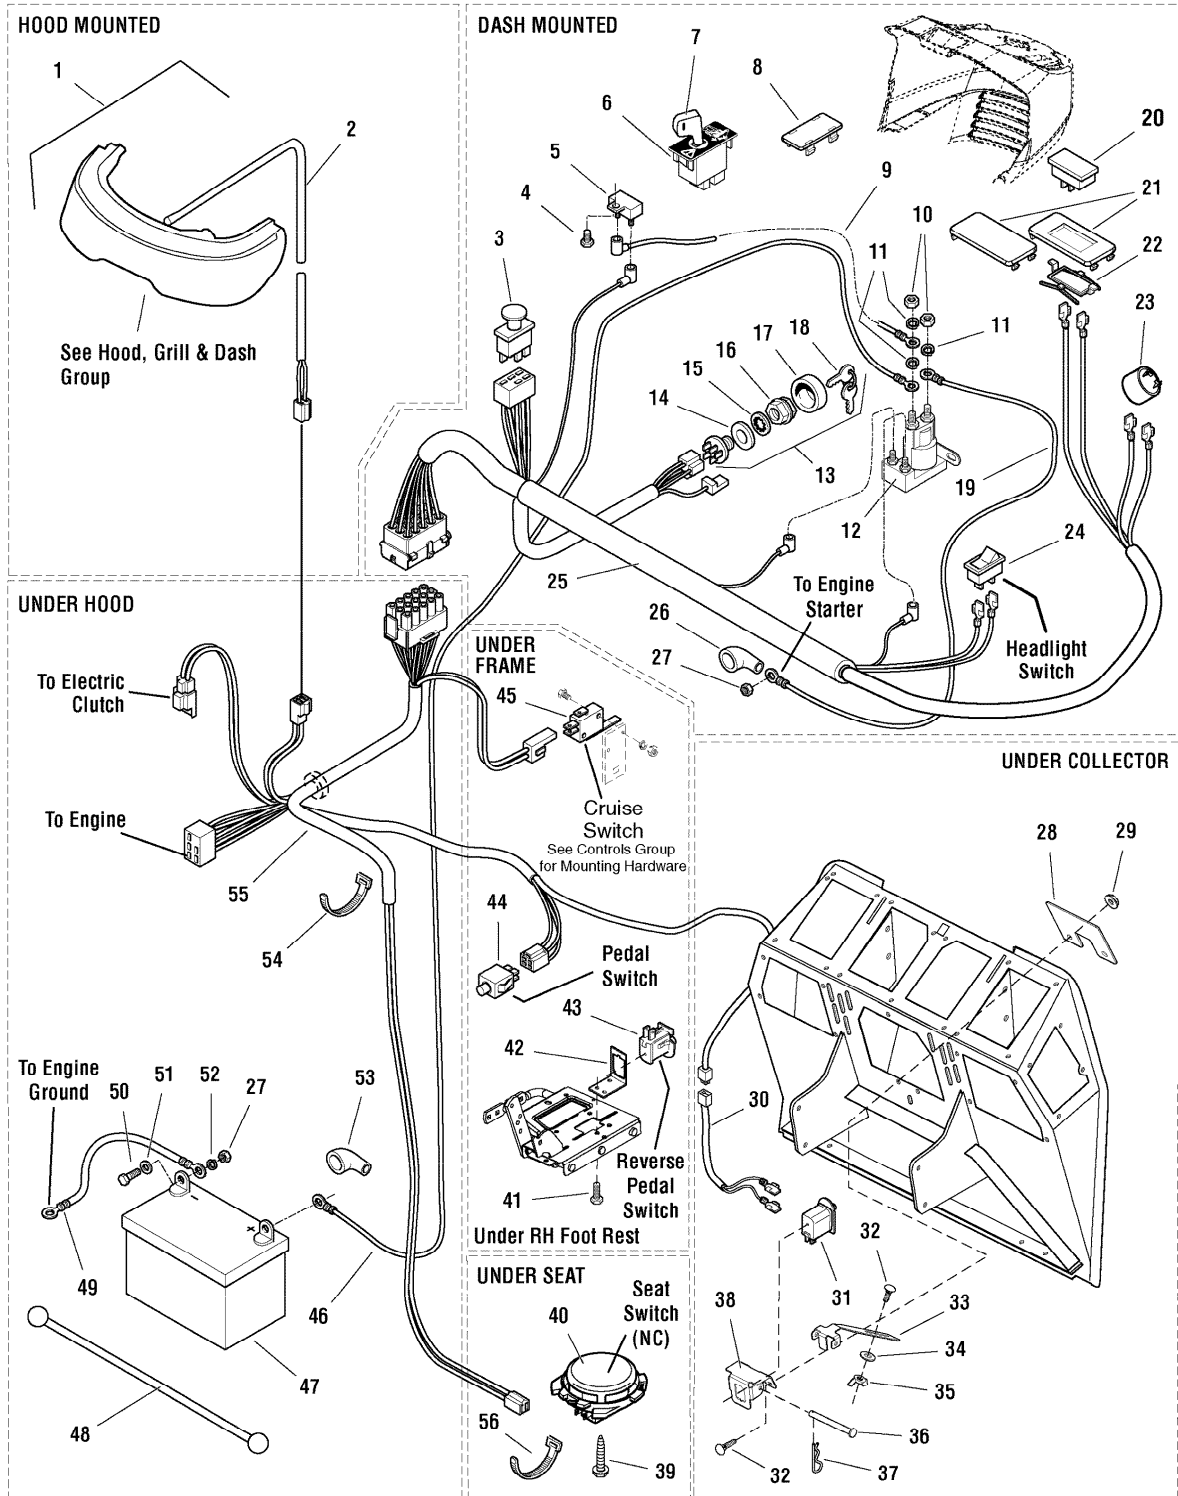

Ref #	Part Number	Qty	Description
1	1721810SM	1	HEADLIGHT ASSEMBLY, 4 Bulb
2	1722669SM	1	HARNESS, Headlight
3	1722887SM	1	SWITCH, PTO Push/Pull w/Symbols
4	1921959SM	1	CAPSCREW, Hex Head, 1/4 x 5/8
5	1722739SM	1	SOLENOID
6	1726556SM	1	SWITCH, RMO Module Only
7	1726557SM	1	KEY, RMO Module, Plastic
8	1722611SM	1	PLUG, Hole Black
9	1665237SM	1	WIRE, 12GA 8 Long Red
10	2820263SM	2	NUT, Hex, 5/16-24 NF-2B
11	2820426SM	3	LOCKWASHER, External Tooth 5/16
12	1665238SM	1	BREAKER, Circuit 12VOLT 20AMPS w/Tabs
13	1686734SM	1	SWITCH ASSEMBLY, Ignition, 6 Pin Indak (Includes Ref. N..
14	2101025SM	1	WASHER, 5/8
15	1960547SM	1	LOCKWASHER, Internal Tooth, 5/8
16	1717549SM	1	NUT, Hex Flange, 5/8-32 Ignition Switch
17	1717550SM	1	COVER, Ignition Switch, Black
18	1717163SM	1	KEYS, Ignition Set of 2
19	1721830SM	1	CABLE, # 6 x 25 Long Red, 2 Ring Terminals
20	1731184SM	1	METER, Hour Digital w/Oil & Lube Alarms
21	1725524SM	1	PLUG, Dash, Hour Meter
21	1725698SM	1	PLUG, Dash, No Hour Meter Hole
22	1725835SM	1	CLIP, Hour Meter, Holds In Daash
23	1720117SM	1	BUZZER, Pulse, Grass Bag Full
24	1716951SM	1	SWITCH, Headlights, 2 Terminal
25	1730195SM	1	HARNESS, Wiring Upper
26	1677296SM	1	BOOT, Insulator, Battery Terminal
27	2816622SM	3	NUT, Hex, 1/4-20 NC-2B
28	1727776ASM	1	DEFLECTOR, Switch 14GA
29	1960685SM	2	NUT, Hex KEPS Conical Washer, 1/4-20
30	1723954SM	1	HARNESS, Wiring Rear
31	1720411SM	1	SWITCH, Push Button w/Boot, Bagger
32	1960252SM	3	CARRIAGE BOLT, 1/4-20 x 5/8 G5
33	1727428SM	1	PIVOT, Actuator 14GA, E-Coat
34	1960103SM	1	WASHER, 3/8
35	2860293SM	1	NUT, Wing Lock, 1/4-20
36	1960607SM	1	PIN, Clevis
37	1960221SM	1	CLIP, Hair Pin
38	1727427SM	1	SUPPORT, Actuator 14GA, E-Coat
39	1960536SM	2	SCREW, Hex Washer Head Plastite, 1/4 x 1/2
40	1716368SM	1	SWITCH, Operator Presents, Seat
40	1718981SM	1	SWITCH, Operator Presents, Seat
41	1929000SM	1	SCREW, Hex Washer Head Taptite, 1/4-20 x 3/8
42	1726810ASM	1	BRACKET, Switch Mounting, RMO
43	1732004SM	2	SWITCH, Push Button, Reverse Pedal
44	1723507SM	1	SWITCH, Push Button, Foot Pedal
45	1717050SM	1	SWITCH, Push Button, Cruise Control
46	1603618SM	1	CABLE, # 6 x 9 Long, 2 Ring Terminals
47	1685215SM	1	BATTERY, 12VOLT 6CELL 230AMPS CCA
48	1722009SM	1	STRAP, Battery 14 Long, Black Rubber
49	1713163SM	1	CABLE, # 6 x 26 Long Black, 2 Ring Terminals
50	2823341SM	2	CAPSCREW, Hex Head, 1/4-20 x 3/4 G5
51	2821319SM	2	WASHER, 1/4
52	2816964SM	2	LOCKWASHER, Spring 1/4
53	1713535SM	1	BOOT, Insulator Red, Cable Terminal
54	1701011SM	4	TIE, Self Locking, 7-5/16
55	1730194SM	1	HARNESS, Wiring Lower
56	2825094SM	1	TIE, Self Locking