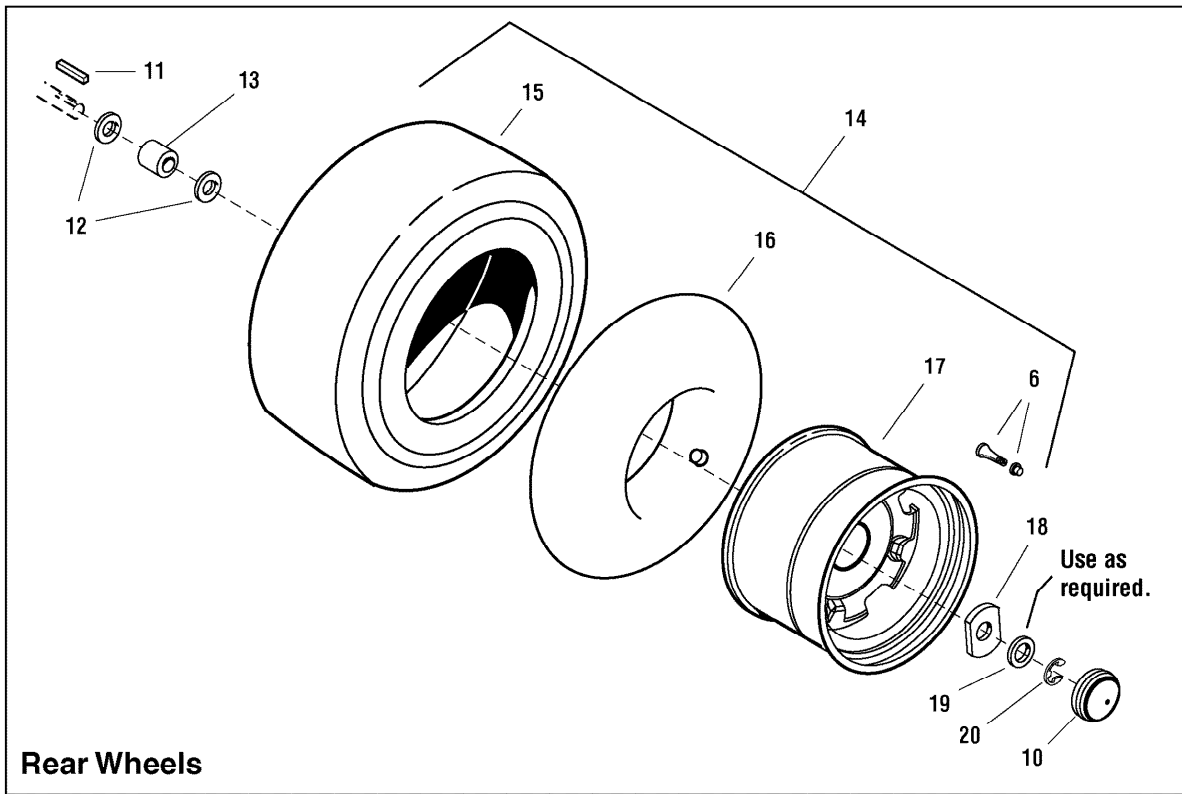

Front Wheels

Rear Wheels