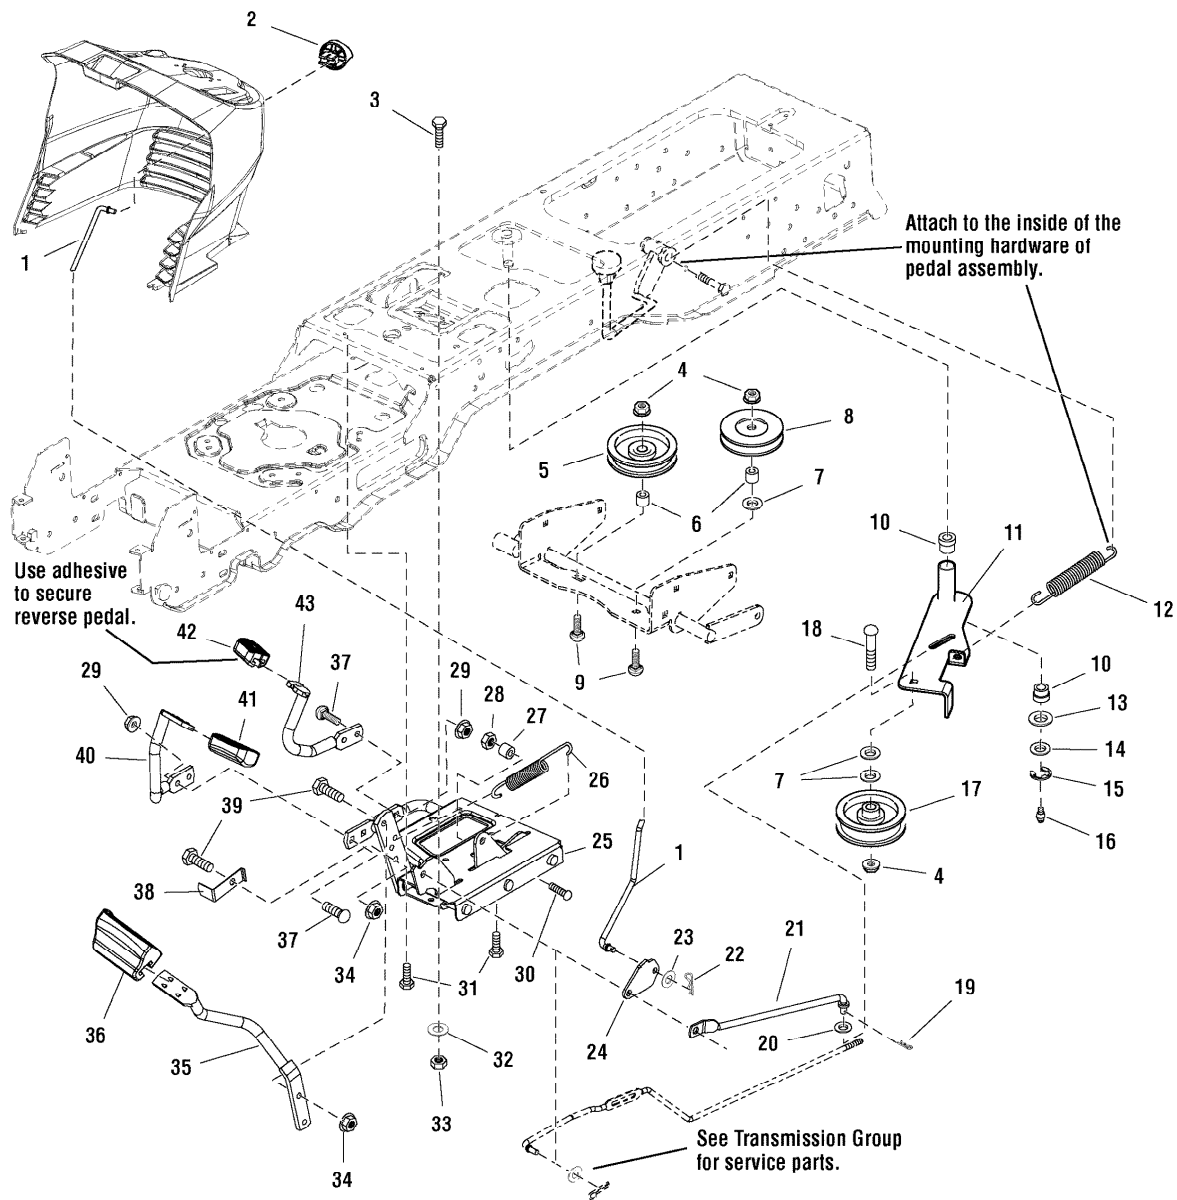

Ref #	Part Number	Qty	Description
1	1721353SM	1	ROD, Brake
2	1721891SM	1	KNOB, Push On, Red
3	1930591SM	1	CAPSCREW, Hex Head Flange Lock, 5/16-18 x 3/4
4	1960687SM	3	NUT, Hex Flange, 3/8-16 ESNA
5	1721134SM	1	PULLEY ASSEMBLY, 3 OD, W/Bearing
6	1667811SM	2	SPACER
7	1922755SM	3	WASHER, 3/8
8	1710545SM	1	PULLEY, Idler 4 OD
9	1960315SM	2	CARRIAGE BOLT, 3/8-16 x 2 G5
10	1663114SM	2	BUSHING
11	1727370SM	1	ARM & HUB ASSEMBLY, Idler
12	1733844SM	1	SPRING, Extension
13	1960020SM	1	WASHER, 5/8
14	1924366SM	1	WASHER, 5/8
15	1704420SM	1	RING, Clipping
16	1704314SM	1	FITTING, Lube, 1/4 Ball Check
17	1710539SM	1	PULLEY, Idler 3-1/4 OD
18	1960315SM	1	CARRIAGE BOLT, 3/8-16 x 2 G5
19	1918447SM	1	PIN, Cotter
20	1924940SM	1	WASHER
21	1727408SM	1	ROD, Brake (Flat Ends)
22	1722460SM	1	PIN, Quick
23	1919326SM	1	WASHER
24	1721354ASM	1	LATCH, Brake
25	1726763SM	1	CONTROL ASSEMBLY, Foot Pedal
26	1721995SM	1	SPRING, Extension
27	1686612SM	1	CAM, Roller
28	1920397SM	1	NUT, Hex Lock ESNA, 1/4-20
29	1960636SM	4	NUT, Hex KEPS, 5/16-18
30	1931320SM	1	CARRIAGE BOLT, 1/4-20 x 1-1/4
31	1664847SM	3	CAPSCREW, Hex head Washer Taptite, 5/16-18 x 3/4
32	1919381SM	1	WASHER
33	1919438SM	1	NUT, Hex Lock ESNA, 5/16-18
34	1927557SM	3	NUT, Hex Flange Lock, 5/16-18
35	1722535ASM	1	PEDAL, Brake
36	1721577SM	1	PAD, Brake Pedal
37	1931334SM	4	CARRIAGE BOLT, 5/16-18 x 7/8
38	1722083ASM	1	ACTUATOR, Switch
39	1921333SM	3	CAPSCREW, Hex Head, 5/16-18 x 1
40	1722070ASM	1	PEDAL, Forward
41	1721675SM	1	PAD, Foot Pedal Forward
42	1721674SM	1	PAD, Foot Pedal Reverse
43	1722071ASM	1	PEDAL, Reverse