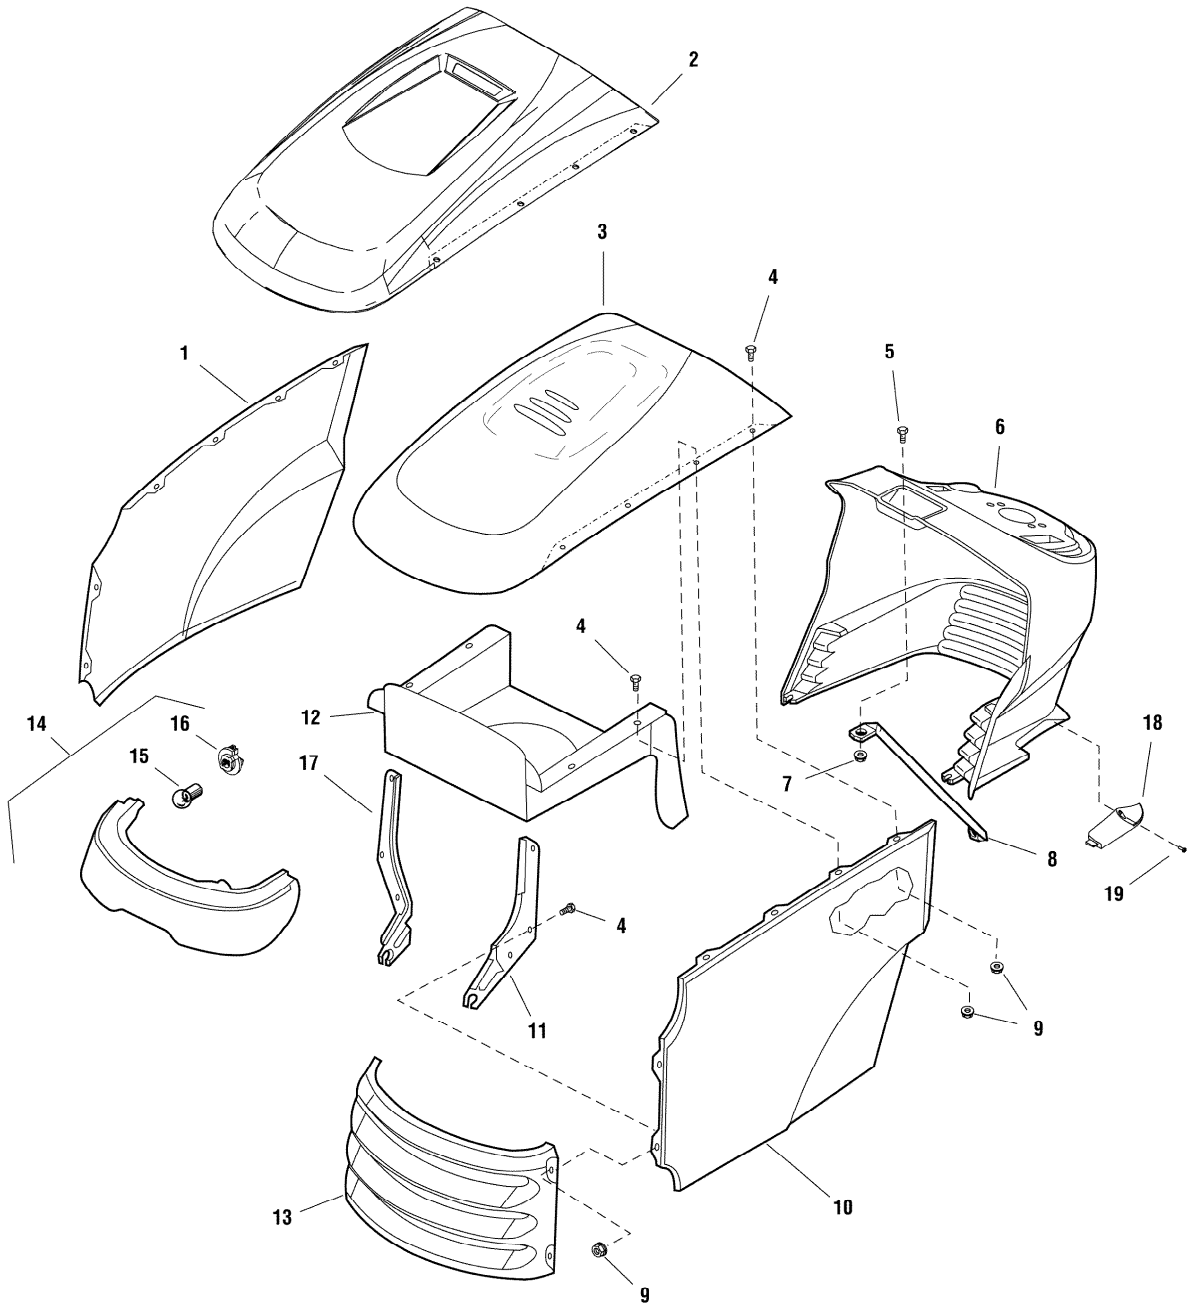

Ref #	Part Number	Qty	Description
1	1721804CSM	1	PANEL, RH Side
1	1721804DSM	1	PANEL, RH Side, Red
2	1728031DSM	1	HOOD, with Scoop
3	1722110CSM	1	HOOD, with Louvers
4	1960295SM	12	CAPSCREW, Hex Head Flange Lock, 1/4-20 x 5/8
5	1960392SM	1	SCREW, Phillips Head, #10-24 x 1/2
6	1687056SM	1	DASHBOARD, RMO with Buzzer Hole, Black
7	1933896SM	1	NUT, Hex Nylock, #10-24
8	1723123SM	1	ROD, Dash Support
9	1930641SM	12	NUT, Hex Flange Lock, 1/4-20
10	1721803CSM	1	PANEL, LH Side
10	1721803DSM	1	PANEL, LH Side, Red
11	1721808ASM	1	HINGE, LH
12	1733457ASM	1	DUCT, Air Inlet
13	1721802CSM	1	GRILLE
13	1721802DSM	1	GRILLE, Red
14	1721810SM	1	HEADLIGHT ASSEMBLY, (Includes Ref. Nos. 15 & 16)
15	1677371SM	4	BULB, Headligh
16	1723451SM	4	SOCKET, Headlight
17	1721809ASM	1	HINGE, RH
18	1722285SM	1	COVER, Lift
19	1722607SM	1	SCREW, Plastite #8-16 x 1/2