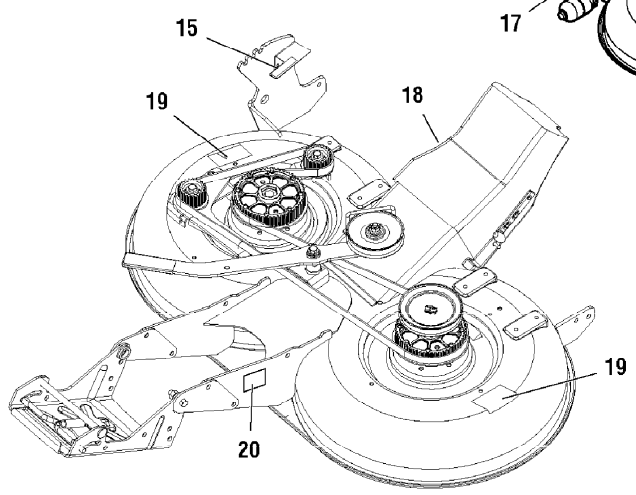

Back plate shown with munching kit.