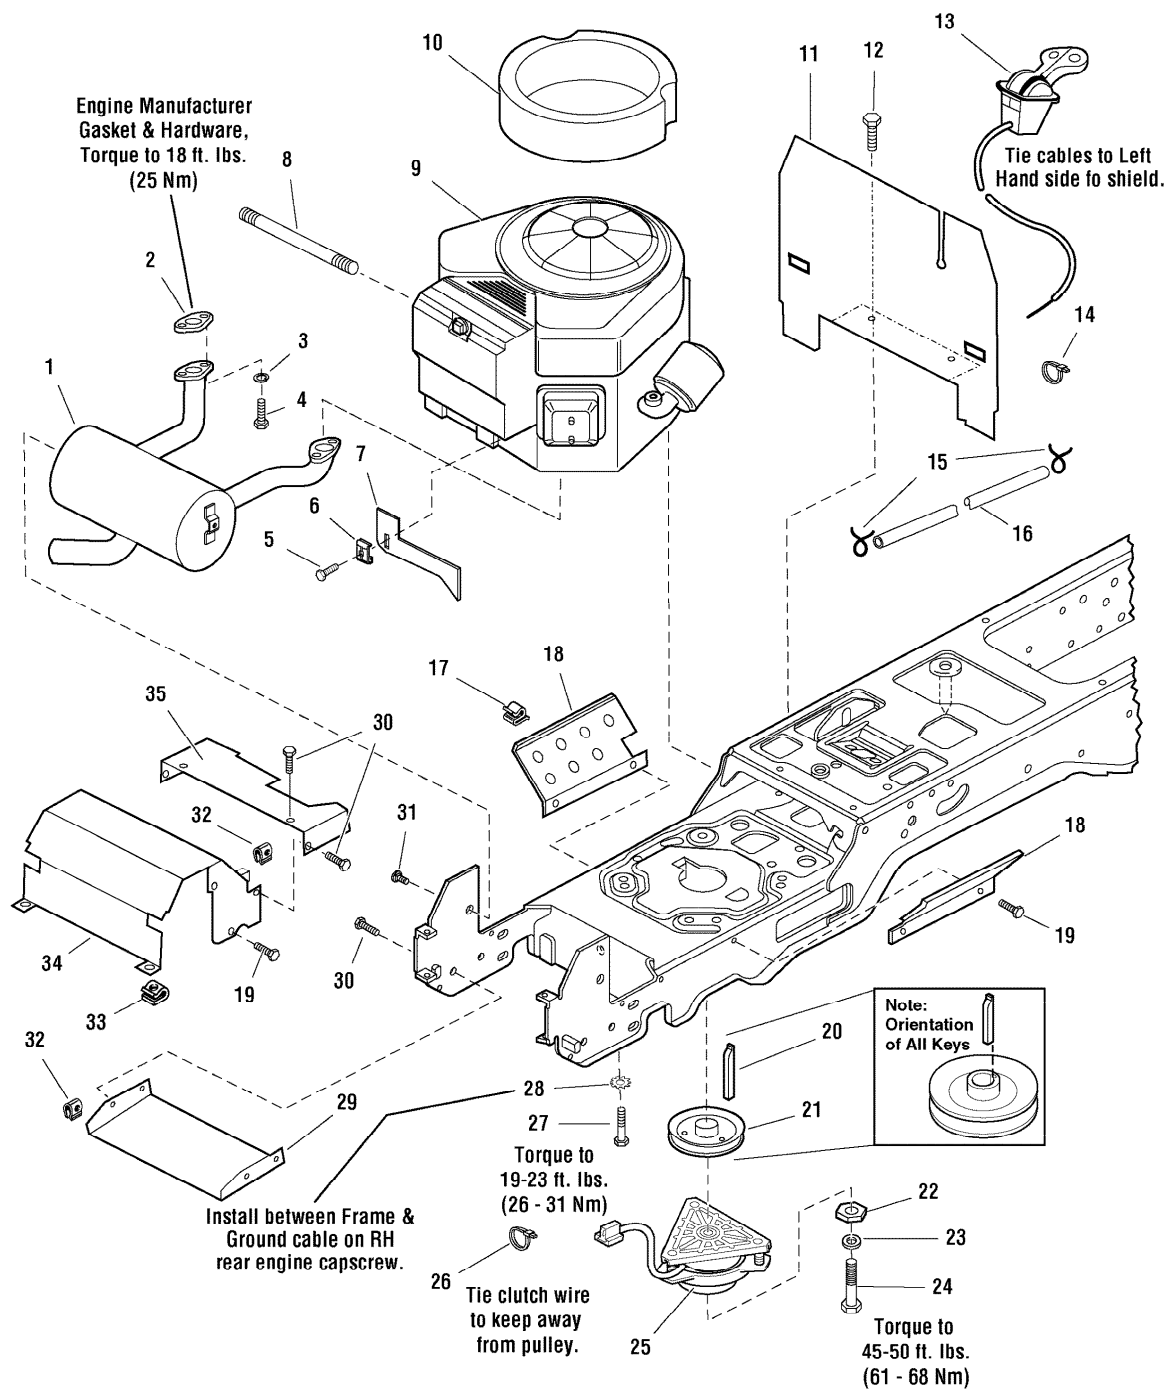

Ref #	Part Number	Qty	Description
1	1722625SM	1	MUFFLER
2	*	1	GASKET
3	1917356SM	2	LOCKWASHER, 5/16
4	2860660SM	2	CAPSCREW, Socket Head, 5/16-18 x 7/8, G8
5	1728125SM	1	SCREW, Pan Head Trox, #10-32 x 5/8
6	1728126SM	1	CLAMP, Throttle Cable
7	1727696SM	1	PLATE, Limiter RPM
8	1723165SM	1	HOSE, Oil Drain
9	*	1	ENGINE, 18HP Briggs & Stratton INTEK Twin, Model 35677...
9	*	1	ENGINE, 20HP Briggs & Stratton INTEK Twin, Model 35877...
10	1722949SM	1	SEAL, Circle
11	1722388ASM	1	BULKHEAD
12	1925003SM	2	CAPSCREW, Hex Head Taptite, 1/4-20 x 1/2
13	1727223SM	1	CONTROL, Throttle Double 39" Long w/Knobs
14	1701011SM	1	TIE
15	2860112SM	2	CLAMP, Hose Type E
16	1723165SM	1	HOSE, 59" Long
17	2834683SM	2	CLIP, Wire
18	1722392ASM	2	SHIELD
19	1929000SM	8	SCREW, Hex Head Taptite, 1/4-20 x 3/8
20	1720463SM	1	KEY
21	1722288SM	1	PULLEY & HUB ASSEMBLY, 4-1/2 OD
22	1708264SM	1	WASHER, Hex
23	1918199SM	1	LOCKWASHER, 7/16
24	1960648SM	1	CAPSCREW, Hex Head, 7/16-20 x 2-3/4
25	1720532SM	1	CLUTCH, Electric, OGURA
26	2832747SM	1	TIE
27	2830598SM	4	CAPSCREW, Hex Head Taptite, 3/8-16 x 1-1/2
28	2820427SM	1	LOCKWASHER, External Tooth, 3/8
29	1722414ASM	1	SHIELD, Muffler Bottom
30	1960295SM	8	CAPSCREW, Hex Head Flange Lock, 1/4-20 x 5/8
31	1924856SM	2	CAPSCREW, Hex Head Taptite, 5/16-18 x 1/2
32	1960368SM	8	NUT, Speed, 1/4-20
33	1935255SM	2	NUT, Speed, 5/16-18
34	1722389ASM	1	DUCT, Muffler Top
35	1722390ASM	1	DUCT, Muffler Extension