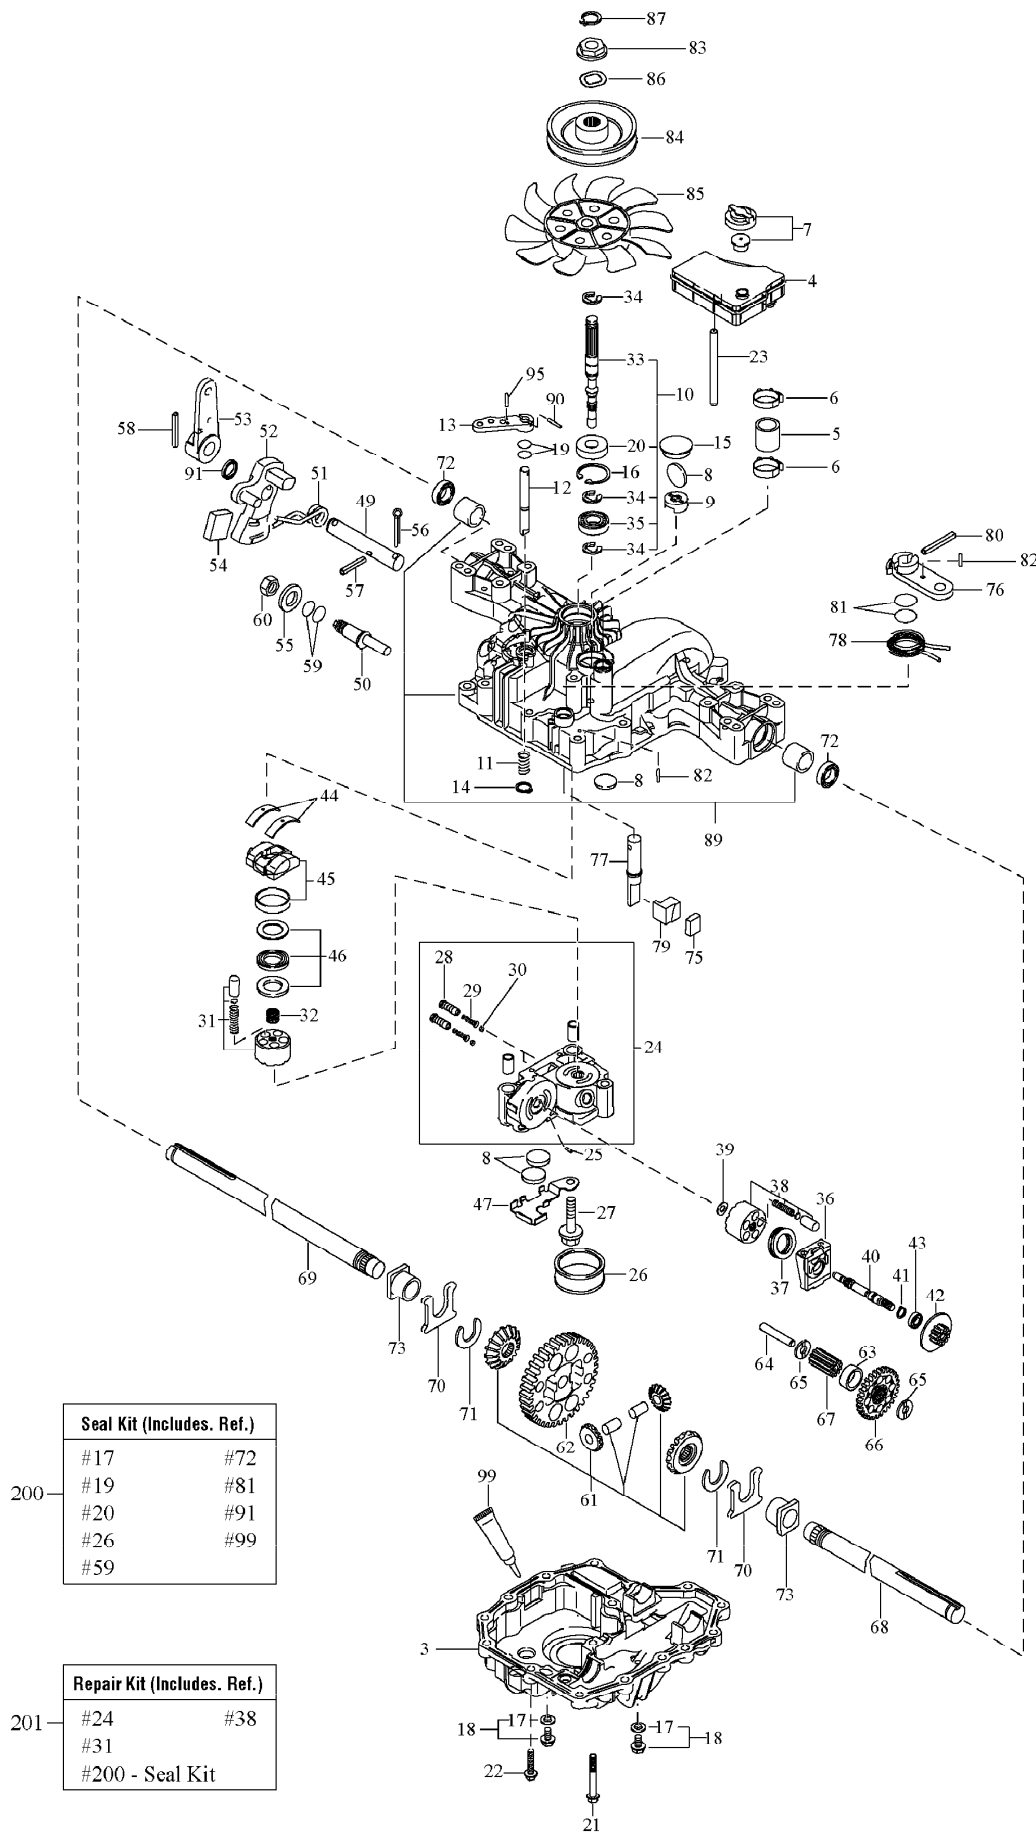

Ref #	Part Number	Qty	Description
1	1727712SM	1	TRANSMISSION, Tuff Torq K46BF
3	-----		*CASE, Lower
4	-----		*RESERVOIR TANK 310
5	-----		*TUBE
6	1724336SM		COBRA CLAMP
7	1718052SM		VENT VALVE 15
8	-----		*MAGNET
9	-----		*MAGNET HOLDER
10	-----		*KIT, Pump Shaft / Bearing
11	-----		*SPRING 25
12	-----		*BYPASS SHAFT B
13	1720418SM		BYPASS LEVER
14	1718061SM		SNAP RING 10
15	1724282SM		SEALING CAP 30
16	1708650SM		SNAP RING C 35
17	1708649SM		SEAL WASHER 8
18	-----		*KIT, Drain Bolt
21	-----		*SCREW, Tapping, 8 * 55
19	1708691SM		PACKING
22	1707789SM		*SCREW, Tappint, 8 * 30
20	1708651SM		SEAL
23	-----		*TANK SUPPORT
24	-----		*KIT, Center Case with Ball IDS
25	1718070SM		PIN 3 * 9.8
26	1718071SM		*FILTER 105
27	1720805SM		BOLT 10 * 75
28	-----		*IDS VALVE, 1
29	1724287SM		IDS SPRING
30	-----		*BALL, 3/16
31	-----		*KIT, Cylinder Block (Pump)
32	1724290SM		SPRING
33	-----		*PUMP SHAFT, Standard
34	1718076SM		E-RING 15
35	1708673SM		BEARING 6202C3
36	1718077SM		MOTOR HOUSING
37	-----		*THRUST BEARING 51106
38	1718079SM		KIT, Cylinder Block
39	1718084SM		WASHER 12 * 24 * 1
40	1724943SM		MOTOR SHAFT
41	1708672SM		SNAP RING S15
42	1724294SM		BRAKE DISC/MOTOR GEAR (11T)
43	-----		*BEARING 6202 RSR C3
44	1718089SM		THRUST METAL
45	-----		*SWASH PLATE CMP
46	-----		*THRUST BEARING (PUMP) KIT
47	-----		*MAGNET HOLDER
49	-----		*CONTROL SHAFT
50	-----		*FULCRUM
51	-----		*SPRING, Torsion
52	-----		*CONTROL ARM A
53	1724347SM		CONTROL LEVER C
54	-----		*JERKY PLATE
55	1708689SM		WASHER 12
56	1724349SM		COTTER PIN 1/8 * 3/4
57	1724296SM		SPRING PIN 6 * 36
58	1718100SM		ROLL PIN 6 * 40
60	1708692SM		NUT 12
61	-----		*KIT, Differential Gear
62	-----		*FINAL GEAR (54T)
63	-----		*FINAL PINION COLLAR
59	1707879SM		O-RING 1A P14
64	-----		*REDUCTION SHAFT
65	1724948SM		WASHER 12 * 32 * 3.2
66	-----		*REDUCTION GEAR (37T)
67	-----		*FINAL PINION GEAR (10T)