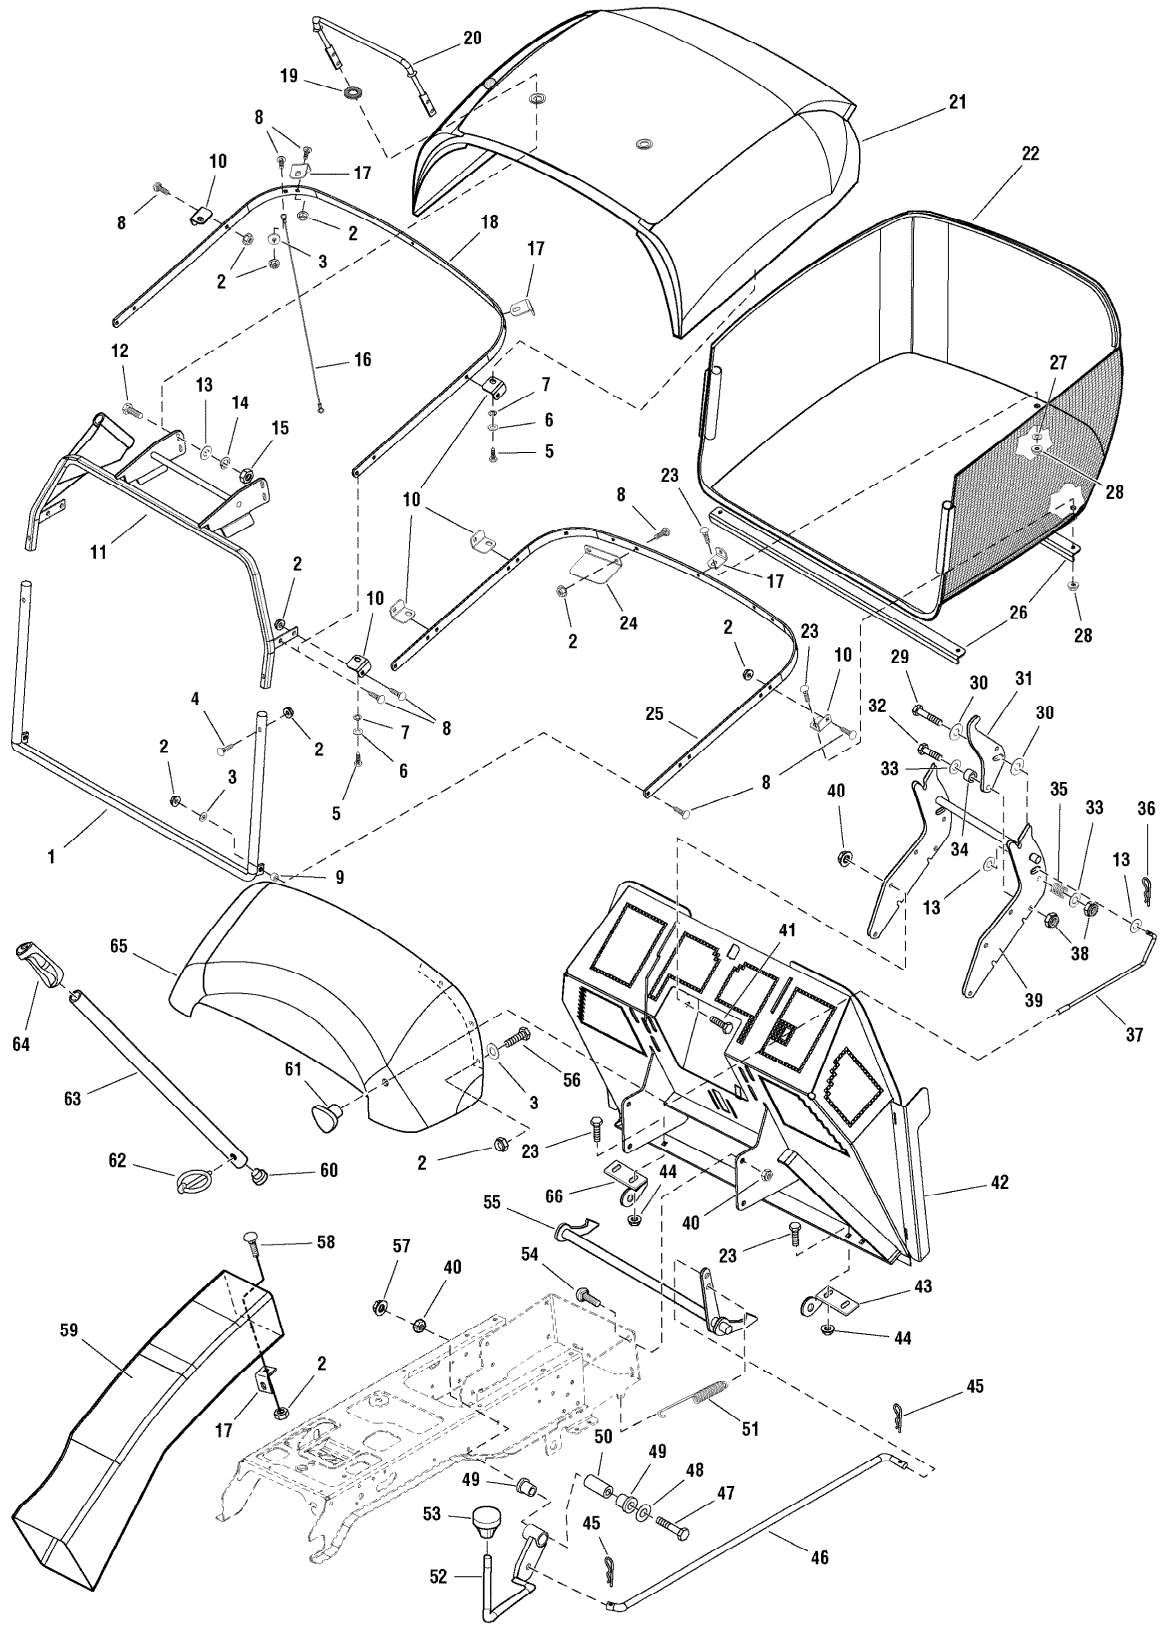

Ref #	Part Number	Qty	Description
1	1727486ASM	1	ROD & TABS ASSEMBLY, Bagger Front
2	1960685SM	22	NUT, Hex KEPS Conical Washer, 1/4-20
3	1960353SM	8	WASHER, 1/4
4	1931320SM	4	CARRIAGE BOLT, 1/4-20 x 1-1/4
5	1921333SM	6	CAPSCREW, Hex Head, 5/16-18 x 1 G5
6	1917356SM	6	LOCKWASHER, Spring 5/16
7	1919326SM	6	WASHER, 5/16
8	1931317SM	15	CARRIAGE BOLT, 1/4-20 x 3/4 G5
9	1715654SM	2	SPACER
10	1727674SM	6	CLIP, L 12GA
11	1727420ASM	1	FRAME ASSEMBLY, Hopper
12	1924009SM	4	CAPSCREW, Hex Head, 1/4-20 x 7/8 G5
13	1921319SM	3	WASHER, 1/4
14	1916964SM	4	LOCKWASHER, Spring 1/4
15	1916622SM	4	NUT, Hex 1/4-20
16	1727832SM	2	CABLE, Bagger, 17.72 Long
17	1727676ASM	4	CLIP, L 12GA
18	1727671ASM	1	BAR, Bagger Top 7GA
19	1724684SM	2	WASHER, 5/8
20	1724399ASM	1	HANDLE, Hopper, 13.59 Long
21	1727930SM	1	LID & SCREEN ASSEMBLY, Orange
21	1727931SM	1	LID & SCREEN ASSEMBLY, Red
22	1727423SM	1	BAG, Grass Black Cloth
23	1931334SM	9	CARRIAGE BOLT, 5/16-18 x 7/8 G5
24	1727520ASM	1	PLATE, Tube Stop Bagger 14GA
25	1727670ASM	1	BAR, Bagger Bottom 7GA
26	1727675ASM	2	BRACE, Angle
27	1960044SM	1	WASHER, 5/16
28	1960684SM	5	NUT, Hex KEPS Conical Washer, 5/16-18
29	1921978SM	1	CAPSCREW, Hex Head 5/16-18 x 2 G5
30	1960044SM	2	WASHER, 5/16
31	1724651ASM	1	LATCH, Release 10GA
32	1921333SM	1	CAPSCREW, Hex Head, 5/16-18 x 1 G5
33	1919326SM	2	WASHER, 5/16
34	1666697SM	1	SPACER, Powdered Metal
35	1714263SM	1	SPRING, Compression
36	1923360SM	1	PIN, Cotter
37	1724652SM	1	ROD, Foot Pedal Bagger Release, 11.66 Long, 2 Bends
38	1919438SM	2	NUT, Hex Lock ESNA Light, 5/16-18 NC-3B
39	1727580ASM	1	PIVOT ASSEMBLY, Latch
40	1928352SM	5	NUT, Hex Flange Whiz Lock, 3/8-16 Large
41	1921965SM	4	CAPSCREW, Hex Head, 3/8-16 x 3/4 G5
42	1727419ASM	1	BACKPLATE ASSEMBLY
43	1723182ASM	1	BRACKET, Latch LH, 7GA
44	1931277SM	4	NUT, Hex Flange Whiz Lock, 5/16-18 Small
45	1960074SM	2	CLIP, Hair Pin, Spring Wire
46	1724458SM	1	ROD, 25.12 Long, 2 Bends
47	1921973SM	1	CAPSCREW, Hex Head, 3/8-16 x 2-3/4 G5
48	1924940SM	1	WASHER, 3/8
49	1676148SM	2	BUSHING, Powdered Metal
50	1669105SM	1	SPACER, 1-1/2 Long, Hardened
51	1718016SM	1	SPRING, Extension
52	1725036SM	1	ROD & TUBE ASSEMBLY, Differential Lock Pedal
53	1719940SM	1	KNOB, Hole 1/2, 1.37 Long
54	1960268SM	4	CARRIAGE BOLT, 3/8-16 x 1-1/4 G5
55	1724540SM	1	SHAFT & ARMS ASSEMBLY, Latch
56	1960556SM	4	SCREW, Pan Head Torx Taptite, 1/4-20 x 3/4
57	1930645SM	1	NUT, Hex Flange Two Way Lock, 3/8-16 GA
58	1923341SM	1	CAPSCREW, Hex Head, 1/4-20 x 3/4 G5
59	1727429SM	1	CHUTE, Discharge Black Poly
60	1724553SM	1	CAPLUG, Black Poly, 3/4 Hole
61	1713855SM	1	KNOB, Bagger Release
62	1666969SM	1	PIN, Klik 5/164
63	1727523ASM	1	HANDLE, Tube, 39.75 Long
64	1723359SM	1	GRIP, Hopper Lift Rod